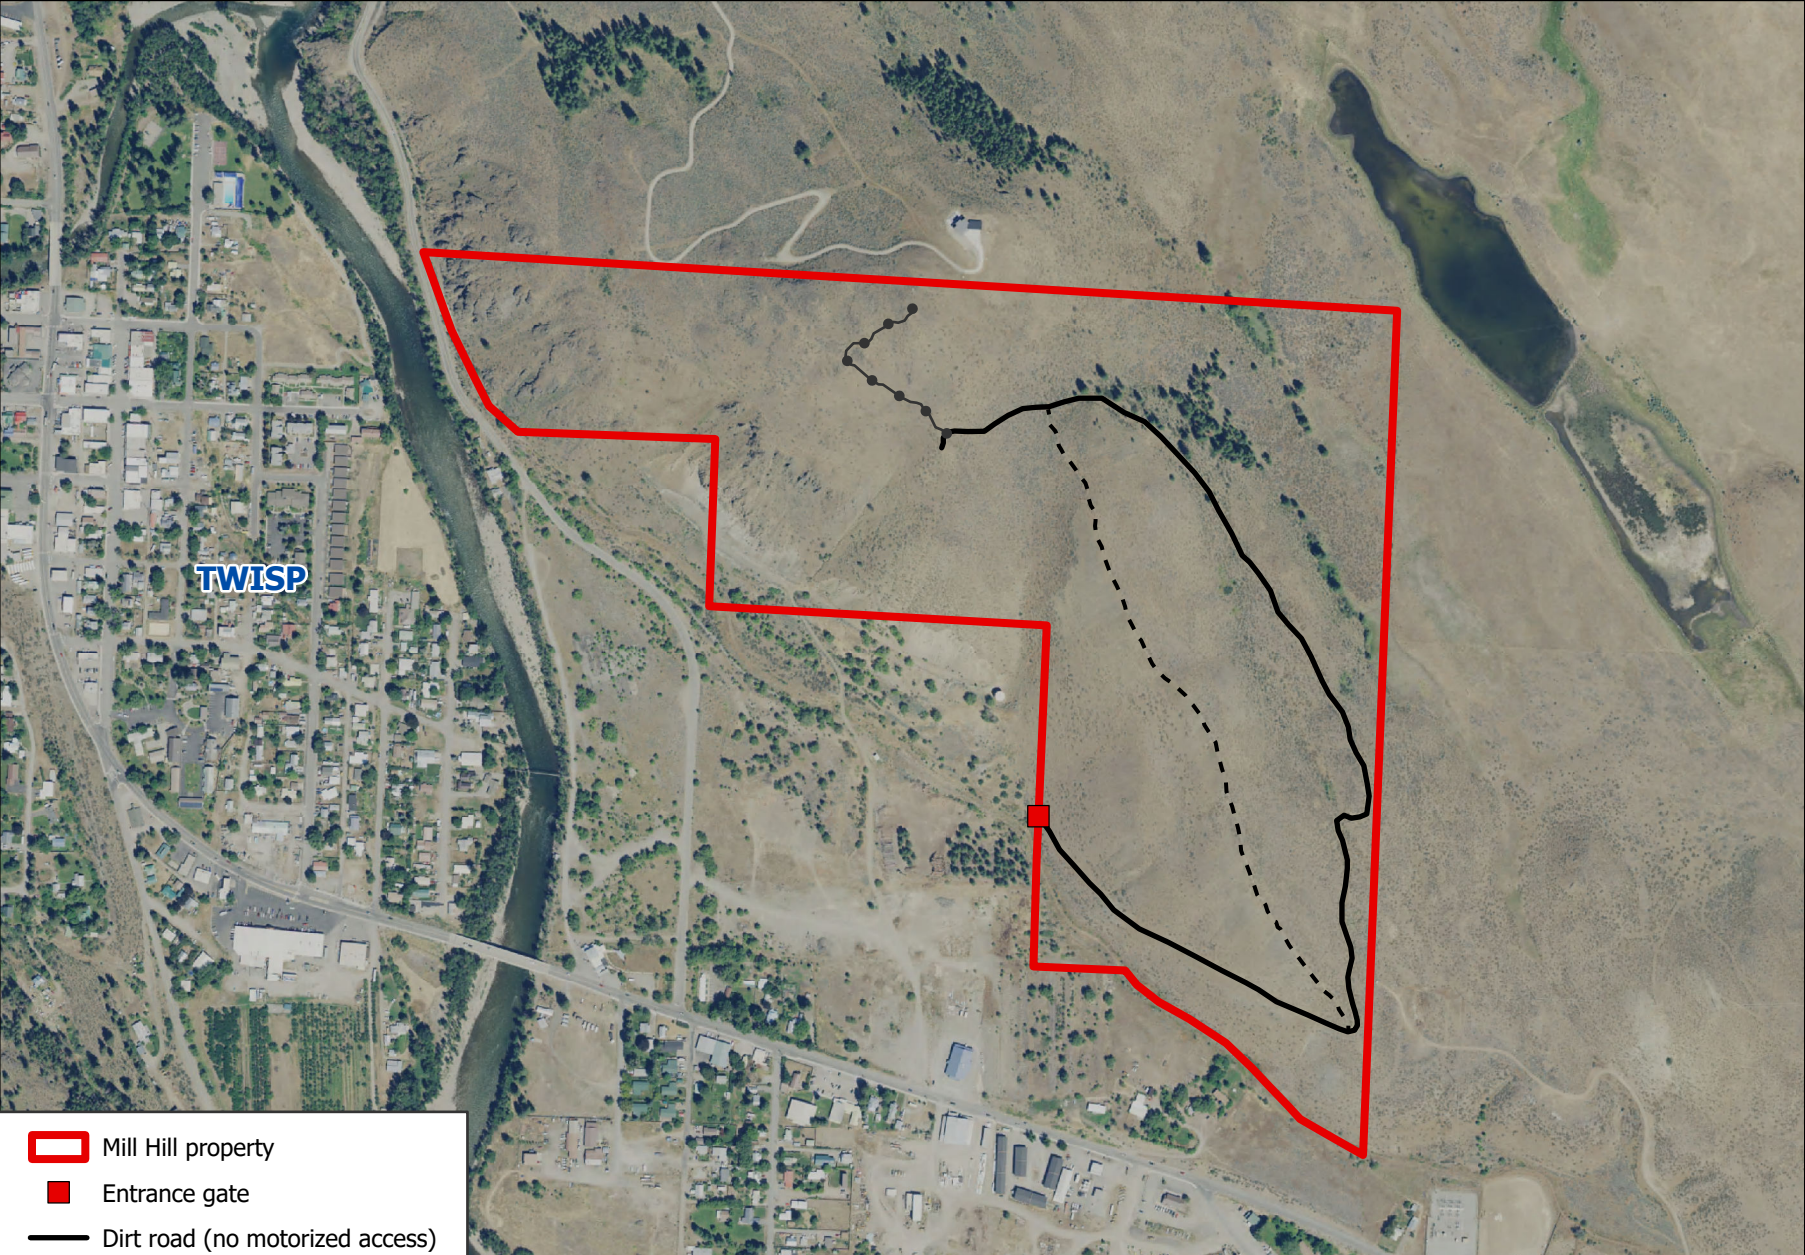

Mill Hill Trail Map

-  Mill Hill property
-  Entrance gate
-  Dirt road (no motorized access)
-  Ridge trail
-  Trail to communications tower

1 in = 750 ft
Aerial: NAIP 2021
6/05/24
Methow Conservancy