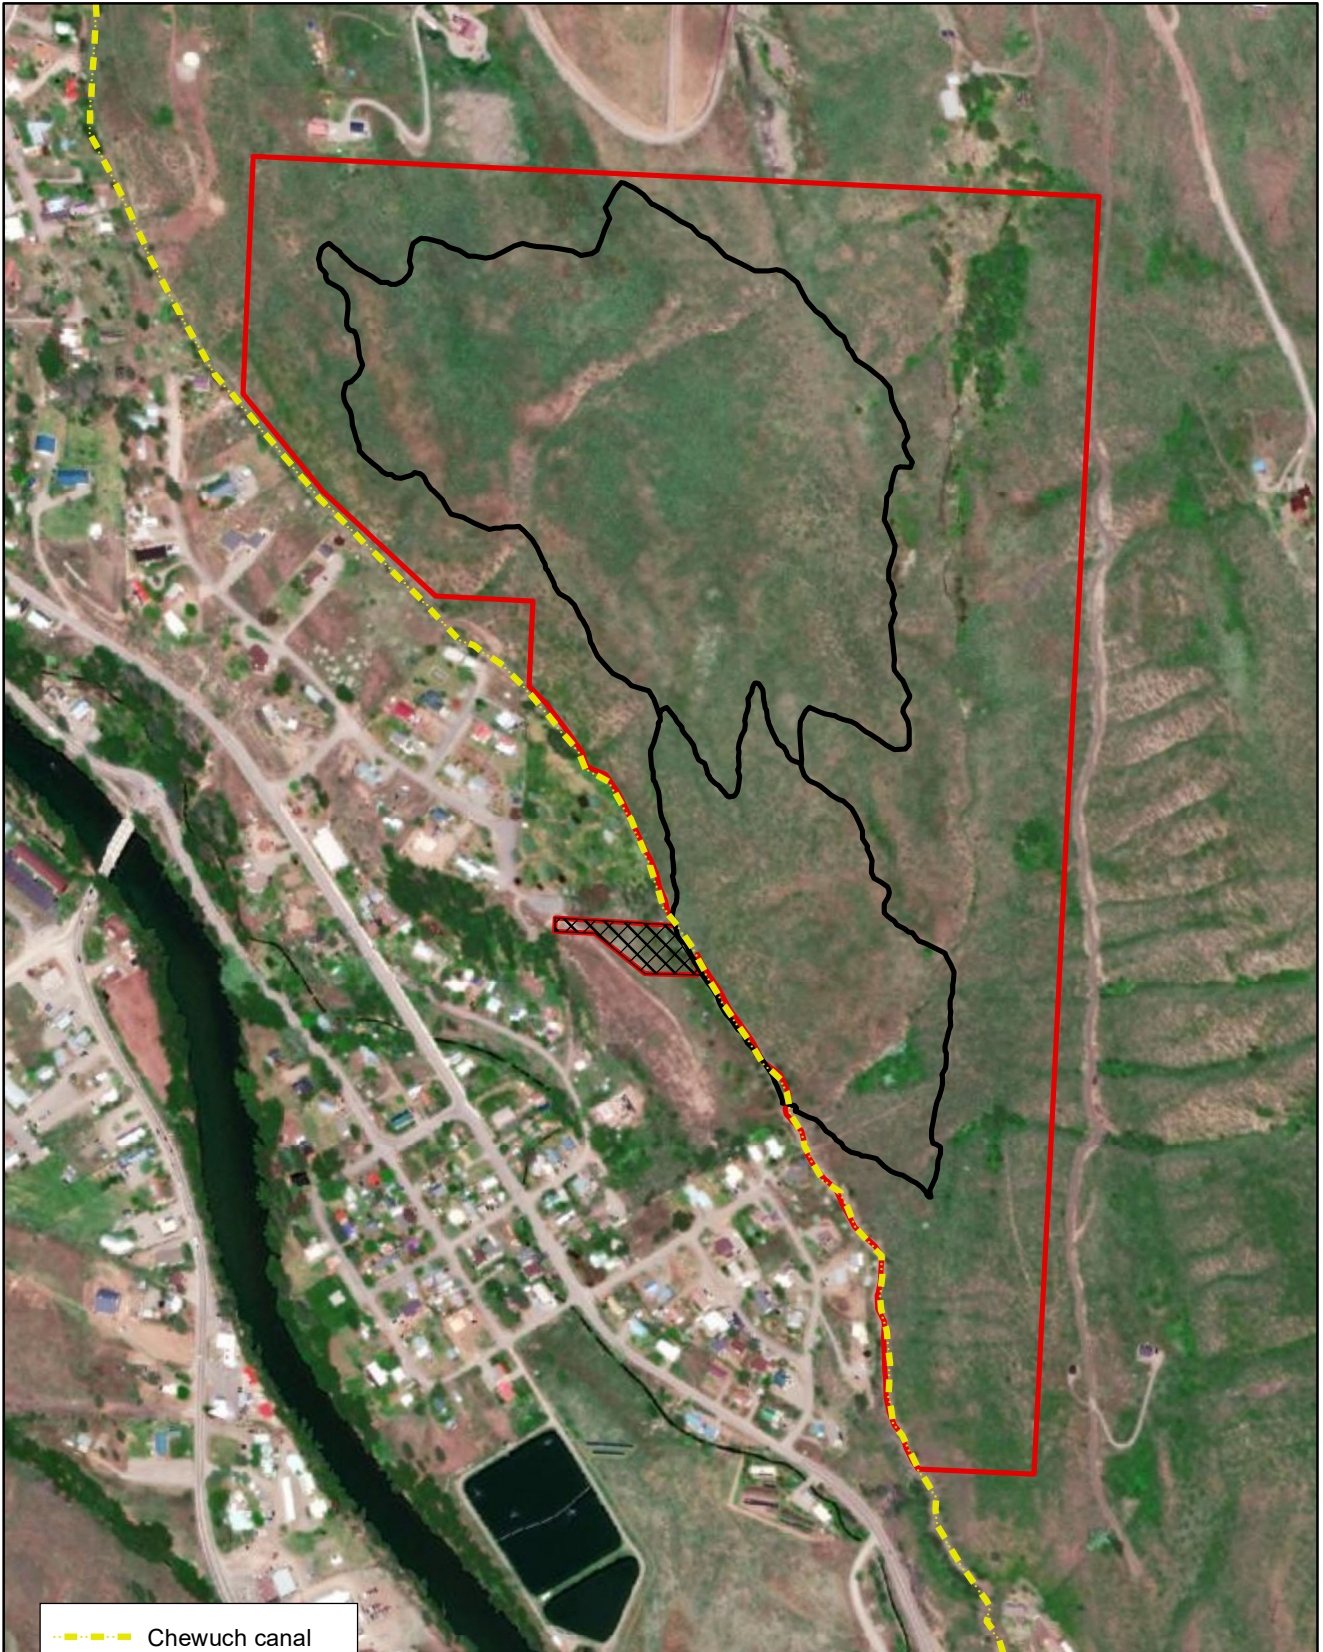

Meadowlark Park

- Chewuch canal
- Existing trail
- ▣ Park infrastructure

1 in = 600 feet
Aerial: ESRI World Imagery
11/19/20
Methow Conservancy